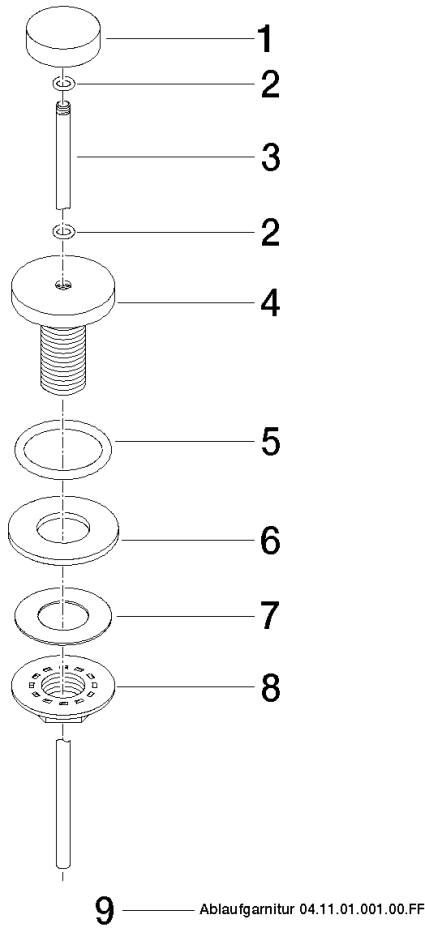

Basin Waste with knob for deck mounting 1 1/4" - Brushed Dark Platinum

IMO

10 200 970

Fits: IMO, LULU, MADISON, MEM, TARA,
CL.1, LISSÉ, VAIA, META, CYO

	Brushed Dark Platinum	10 200 970-99
	Chrome	10 200 970-00
	Brushed Platinum	10 200 970-06
	Platinum	10 200 970-08
	Durabass (23kt Gold)	10 200 970-09
	Dark Chrome	10 200 970-19
	Light Gold	10 200 970-26
	Brushed Light Gold	10 200 970-27
	Brushed Durabass (23kt Gold)	10 200 970-28
	Matte Black	10 200 970-33
	Brushed Bronze	10 200 970-42
	Brushed Champagne (22kt Gold)	10 200 970-46
	Champagne (22kt Gold)	10 200 970-47
	Brushed Chrome	10 200 970-93

Basin Waste with knob for deck mounting 1 1/4" - Brushed Dark Platinum

IMO

10 200 970

Only suitable for basins with an overflow.

10 200 970

10 200 970

Parts for other finishes can be found here: [Chrome](#)

Spare parts list

No.	Item Number	Name	Quantity used	Delivery time
1	09 21 33 001-99	handle	1	30
2	09 14 10 007 90	seal	2	2
3	09 31 09 004-99	pull-rod	1	30
4	09 18 40 022-99	sleeve	1	30
5	09 14 10 095 90	seal	1	2
6	09 14 05 012 90	seal	1	2
7	09 14 40 001 90	seal	1	60
8	09 23 10 010 90	nut	1	2
9	90 11 01 001 00-99	pop-up waste	1	30