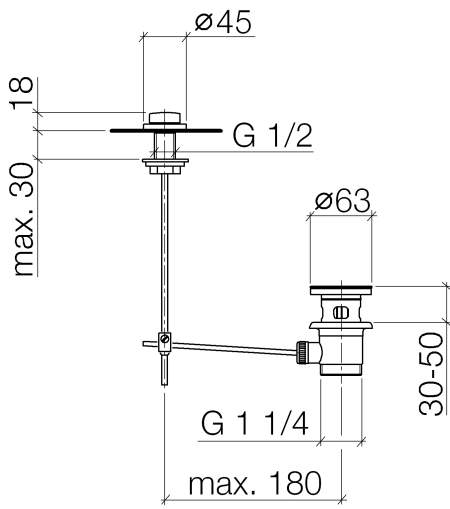

Basin Waste with knob for deck mounting 1 1/4" - Brushed Dark Platinum

IMO

10 200 970

Fits: IMO, LULU, MADISON, MEM, TARA,
CL.1, LISSÉ, VAIA, META, CYO

	Brushed Dark Platinum	10 200 970-99
	Chrome	10 200 970-00
	Brushed Platinum	10 200 970-06
	Platinum	10 200 970-08
	Durabass (23kt Gold)	10 200 970-09
	Dark Chrome	10 200 970-19
	Light Gold	10 200 970-26
	Brushed Light Gold	10 200 970-27
	Brushed Durabass (23kt Gold)	10 200 970-28
	Matte Black	10 200 970-33
	Brushed Bronze	10 200 970-42
	Brushed Champagne (22kt Gold)	10 200 970-46
	Champagne (22kt Gold)	10 200 970-47
	Brushed Chrome	10 200 970-93

Basin Waste with knob for deck mounting 1 1/4" - Brushed Dark Platinum

IMO

10 200 970

Only suitable for basins with an overflow.

10 200 970

10 200 970

Parts for other finishes can be found here: [Chrome](#)

Spare parts list

No.	Item Number	Name	Quantity used	Delivery time
1	09 21 33 001-99	handle	1	30
2	09 14 10 007 90	seal	2	2
3	09 31 09 004-99	pull-rod	1	30
4	09 18 40 022-99	sleeve	1	30
5	09 14 10 095 90	seal	1	2
6	09 14 05 012 90	seal	1	2
7	09 14 40 001 90	seal	1	60
8	09 23 10 010 90	nut	1	2
9	90 11 01 001 00-99	pop-up waste	1	30